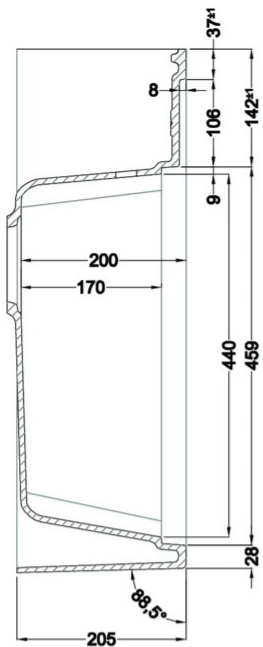

SPAZIO 900

0

Description	1-bowl sink
Model	SPAZIO 900
Base (mm)	900
0	Overlapping
Dimensions (mm)	900 x 635
Hole for built-in installation (mm)	as per drawing
Number of Bowls	1
Bowl Depth (mm)	200

0

Gross Weight (kg)	28,00
Net Weight (kg)	23,00
0 (kg)	0,256

0

0 Space-saving siphon, integrated Flow Pro, rectangular overflow and hooks.

Technical Drawing

KERATEK

LKS90086 K86
8032861020677

LKS90093 K93
8032861022015

LKS90095 K95
8032861022022

LKS90096 K96
8032861020684

LKS90097 K97
8032861022039

LKS90099 K99
8032861022046

Spazio 900_635

general tolerances where not expressly communicated ± 1 mm
 connection dimensions according to UNI EN 695
 eventual exceptions are reported with *