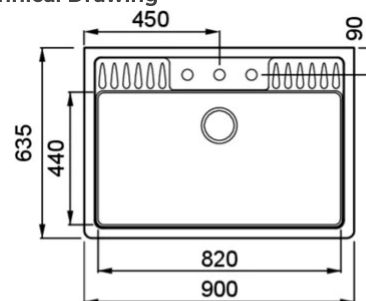

SPAZIO 900

0

Description	1-bowl sink
Model	SPAZIO 900
Base (mm)	900
0	Overlapping
Dimensions (mm)	900 x 635
Hole for built-in installation (mm)	as per drawing
Number of Bowls	1
Bowl Depth (mm)	200

0

Gross Weight (kg)	28,00
Net Weight (kg)	23,00
0 (kg)	0,256

0

0 Space-saving siphon, integrated Flow Pro, rectangular overflow and hooks.

Technical Drawing

KERATEK

LKS90086 K86
8032861020677

LKS90093 K93
8032861022015

LKS90095 K95
8032861022022

LKS90096 K96
8032861020684

LKS90097 K97
8032861022039

LKS90099 K99
8032861022046

Spazio 900_635

general tolerances where not expressly communicated ± 1 mm
 connection dimensions according to UNI EN 695
 eventual exceptions are reported with *