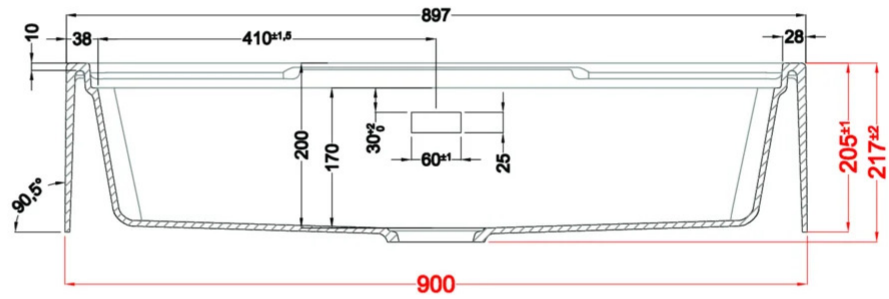

SPAZIO 900

0

Description	1-bowl sink
Model	SPAZIO 900
Base (mm)	900
0	Overlapping
Dimensions (mm)	900 x 635
Hole for built-in installation (mm)	as per drawing
Number of Bowls	1
Bowl Depth (mm)	200

0

Gross Weight (kg)	28,00
Net Weight (kg)	23,00
0 (kg)	0,256

0

0 Space-saving siphon, integrated Flow Pro, rectangular overflow and hooks.

Technical Drawing

KERATEK

LKS90086 K86
8032861020677

LKS90093 K93
8032861022015

LKS90095 K95
8032861022022

LKS90096 K96
8032861020684

LKS90097 K97
8032861022039

LKS90099 K99
8032861022046

Spazio 900_635

general tolerances where not expressly communicated ± 1 mm
 connection dimensions according to UNI EN 695
 eventual exceptions are reported with *