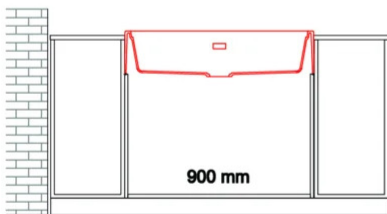

Spazio 900_635

general tolerances where not expressly communicated ± 1 mm
connection dimensions according to UNI EN 695
eventual exceptions are reported with *

elleci