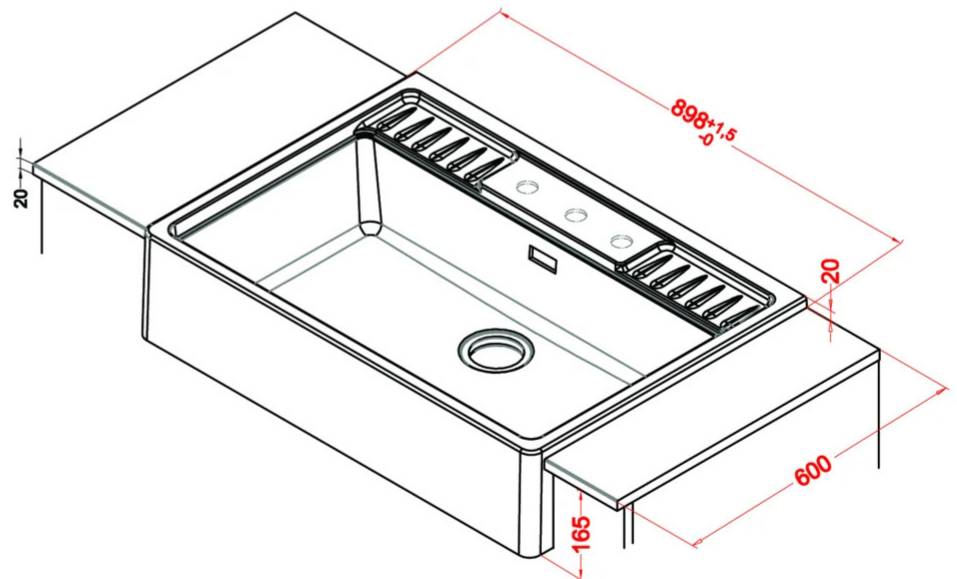

Spazio 900_635

general tolerances where not expressly communicated ± 1 mm
connection dimensions according to UNI EN 695
eventual exceptions are reported with *

elleci