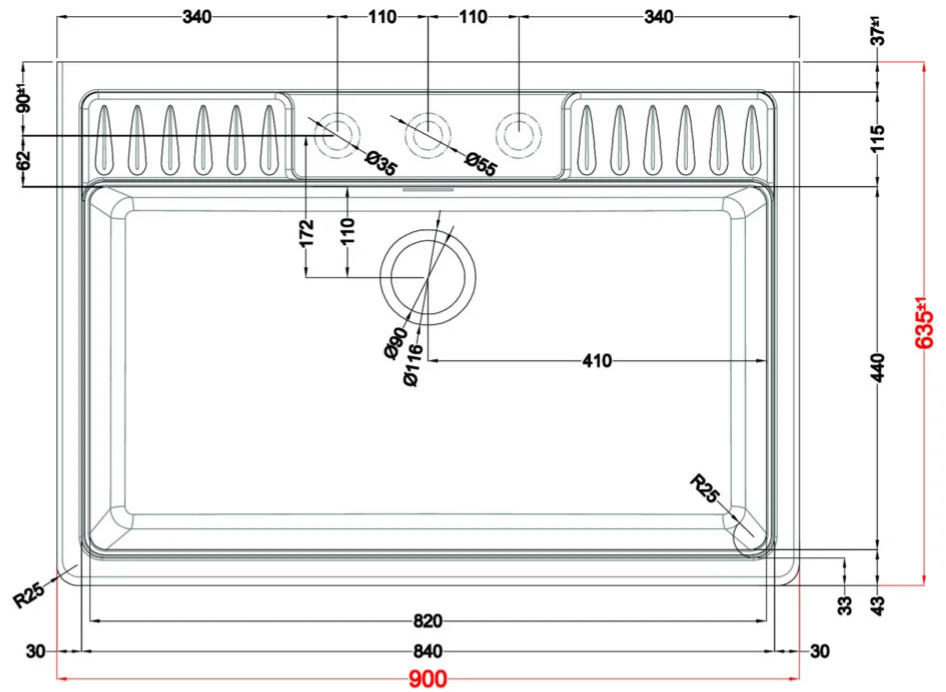

SPAZIO 900

0

Description	1-bowl sink
Model	SPAZIO 900
Base (mm)	900
0	Overlapping
Dimensions (mm)	900 x 635
Hole for built-in installation (mm)	as per drawing
Number of Bowls	1
Bowl Depth (mm)	200

0

Gross Weight (kg)	28,00
Net Weight (kg)	23,00
0 (kg)	0,256

0

0 Space-saving siphon, integrated Flow Pro, rectangular overflow and hooks.

Technical Drawing

KERATEK

LKS90086 K86
8032861020677

LKS90093 K93
8032861022015

LKS90095 K95
8032861022022

LKS90096 K96
8032861020684

LKS90097 K97
8032861022039

LKS90099 K99
8032861022046

Spazio 900_635

general tolerances where not expressly communicated ± 1 mm
 connection dimensions according to UNI EN 695
 eventual exceptions are reported with *