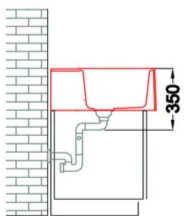

Spazio 900_635

general tolerances where not expressly communicated ± 1 mm
connection dimensions according to UNI EN 695
eventual exceptions are reported with *

elleci