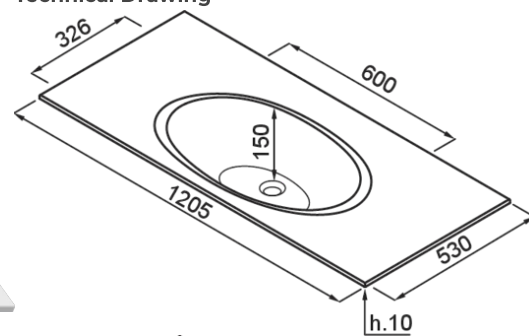

# LIBERO 120

Technical Drawing

0	
<b>Description</b>	Vanity, 1 bowl
<b>Model</b>	LIBERO 120
0	Vanity
<b>Dimensions (mm)</b>	1205 x 530; 1205 x 515
<b>Number of Bowls</b>	1
<b>Bowl Depth (mm)</b>	150