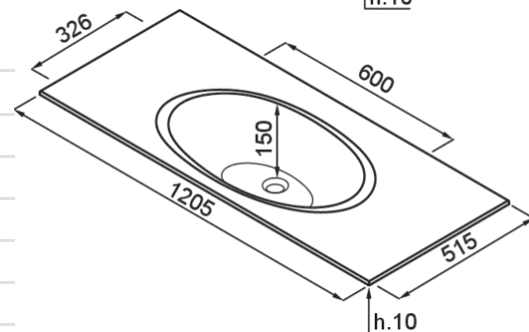

# LIBERO 120

Technical Drawing

0	
<b>Description</b>	Vanity, 1 bowl
<b>Model</b>	LIBERO 120
0	Vanity
<b>Dimensions (mm)</b>	1205 x 530; 1205 x 515
<b>Number of Bowls</b>	1
<b>Bowl Depth (mm)</b>	150